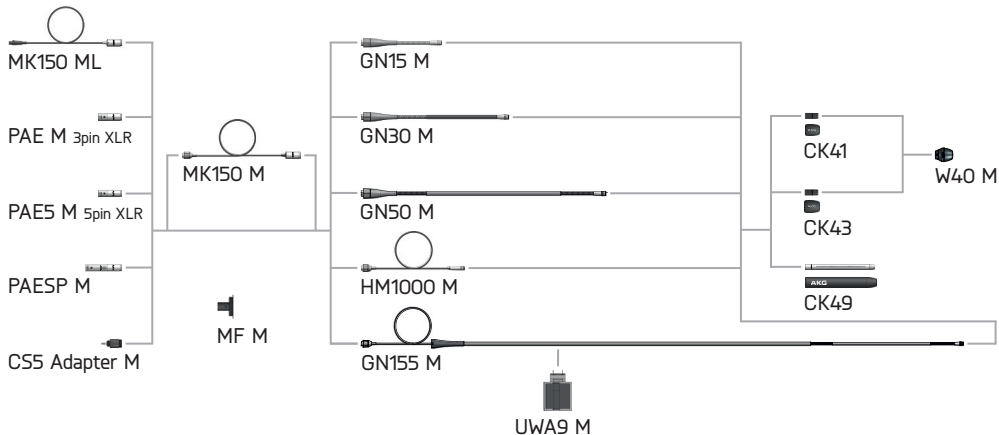

DISCREET ACOUSTICS MODULAR SERIES PLUS

SYSTEM OVERVIEW

AKG
by **HARMAN**

AKG Acoustics GmbH, Lemböckgasse 21-25, 1230 Vienna/AUSTRIA, phone: +43 1 86654 0, email: sales@akg.com

9100U13840_B

AKG Acoustics, U.S. 8400 Balboa Boulevard, Northridge, CA 91329, USA, phone: +1 818 920 3212, email: akgsusa@harman.com

For further information about the product line, safety and mounting instructions, please visit: www.akg.com.

This product conforms to the standards listed in the related Declaration of Conformity. To order a free copy of the Declaration of Conformity for this product, visit www.akg.com or contact sales@akg.com

Specifications subject to change without notice.