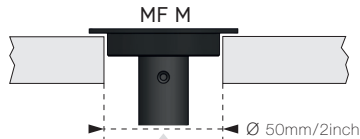

on/off   toggle
ptt   push to talk
ptm   push to mute
-         without any function

PAE M / PAE5 M