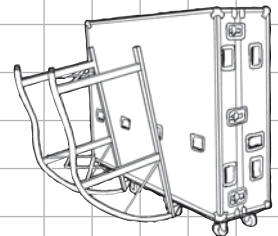

EZ-tilt

Console Stands

The Go-Anywhere, All-Purpose Stands for Sound and Lighting Consoles

- A real time-saver and back-saver.
- More stable, improved design.
- Can safely tilt and support consoles up to 1,760 lbs.
- Heavy-duty, lightweight aluminium construction.
- Easy to carry, collapsible design.

Fitted black skirt kit available separately

Specifications		
Capacity	1,760 lbs	800 kg
Weight	29 lbs	13 kg
Height	28.5"	724 mm
Length	48.875"	1,241 mm
Width	36"	914 mm

LITEZTLTA4-120409

LOS ANGELES

10643 Glenoaks Blvd.
Pacoima, CA 91331
USA